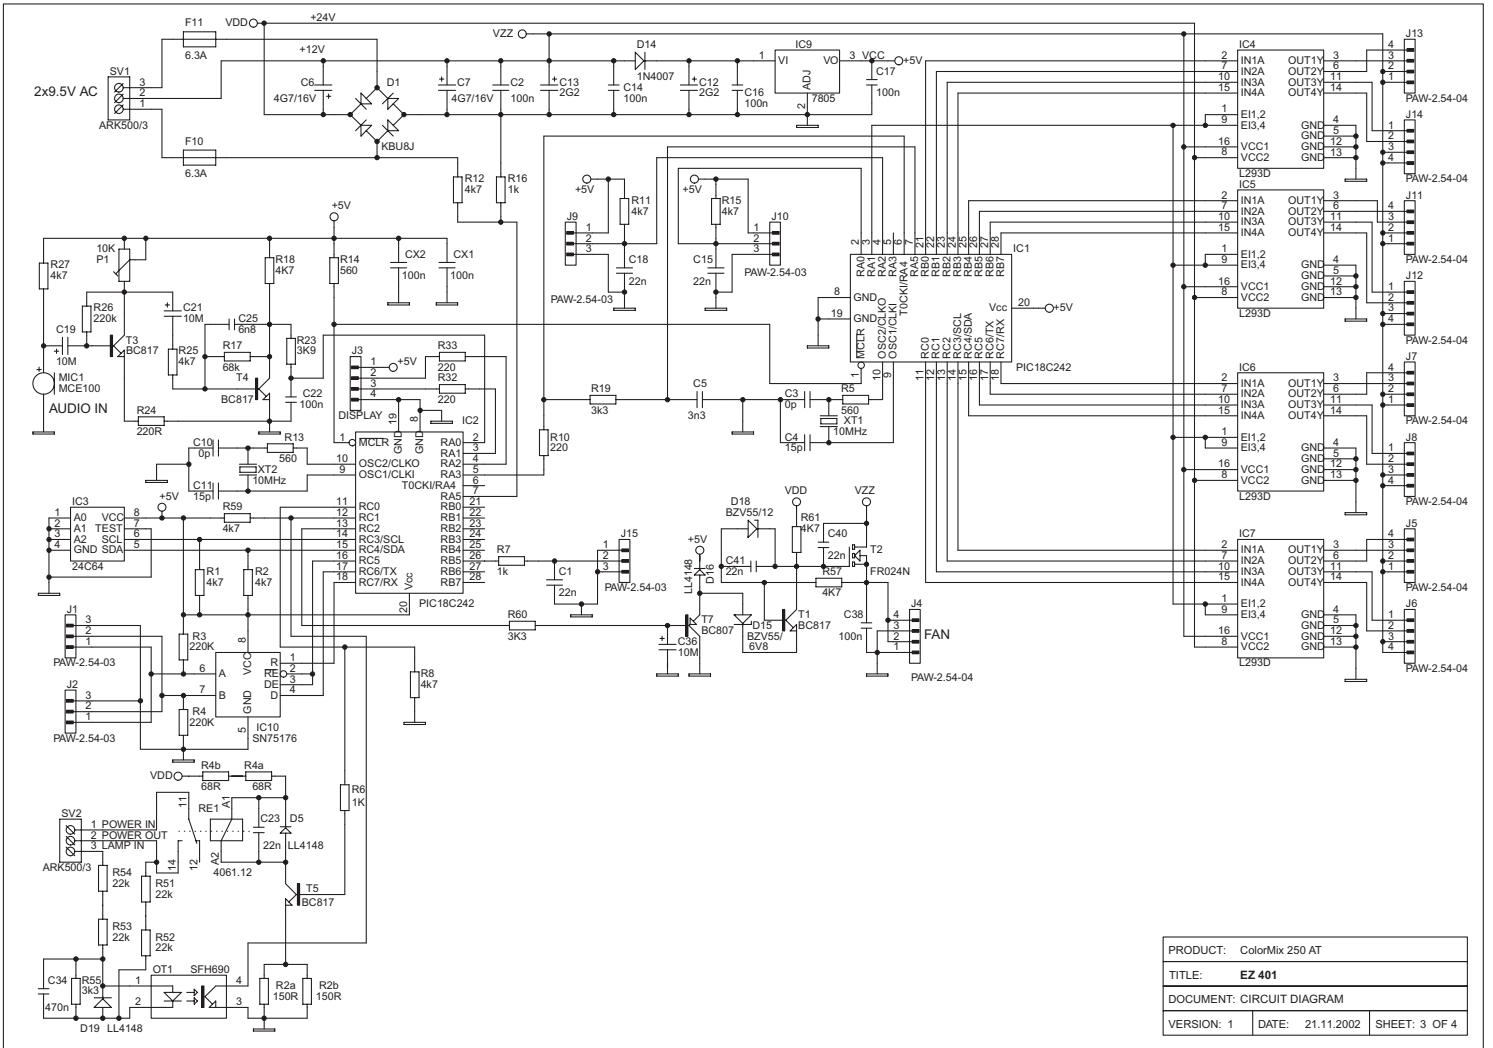

PRODUCT:	ColorMix 250 AT
TITLE:	WIRING DIAGRAM
DOCUMENT:	WIRING DIAGRAM 230V
VERSION:	1
DATE:	21.11.2002
SHEET:	1 OF 4

PRODUCT: ColorMix 250 AT		
TITLE: WIRING DIAGRAM		
DOCUMENT: WIRING DIAGRAM 120V		
VERSION: 1	DATE: 21.11.2002	SHEET: 2 OF 4

PRODUCT:	ColorMix 250 AT		
TITLE:	EZ 401		
DOCUMENT:	CIRCUIT DIAGRAM		
VERSION:	1	DATE:	21.11.2002
		SHEET:	3 OF 4

PRODUCT: ColorMix 250 AT		
TITLE: EZND 11 B KEY		
DOCUMENT: CIRCUIT DIAGRAM		
VERSION: 1	DATE: 21.11.2002	SHEET: 4 OF 4