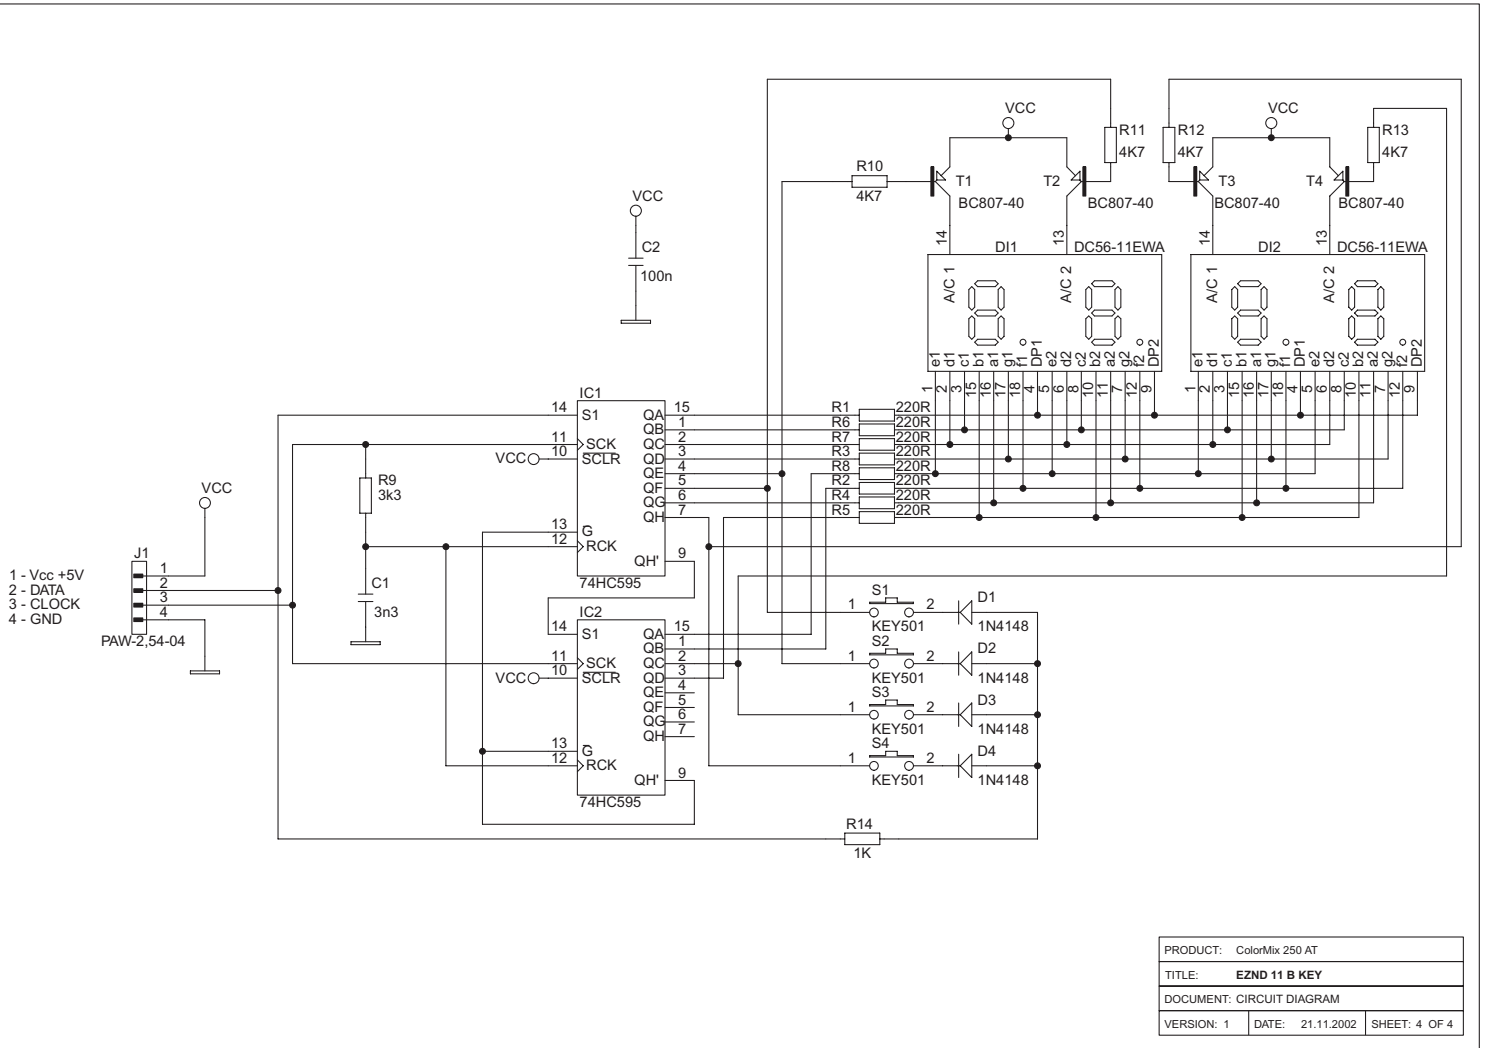

PRODUCT:	ColorMix 250 AT
TITLE:	WIRING DIAGRAM
DOCUMENT:	WIRING DIAGRAM 230V
VERSION:	1
DATE:	21.11.2002
SHEET:	1 OF 4

PRODUCT: ColorMix 250 AT		
TITLE: WIRING DIAGRAM		
DOCUMENT: WIRING DIAGRAM 120V		
VERSION: 1	DATE: 21.11.2002	SHEET: 2 OF 4

PRODUCT:	ColorMix 250 AT		
TITLE:	EZ 401		
DOCUMENT:	CIRCUIT DIAGRAM		
VERSION:	1	DATE:	21.11.2002
		SHEET:	3 OF 4

PRODUCT: ColorMix 250 AT		
TITLE: EZND 11 B KEY		
DOCUMENT: CIRCUIT DIAGRAM		
VERSION: 1	DATE: 21.11.2002	SHEET: 4 OF 4