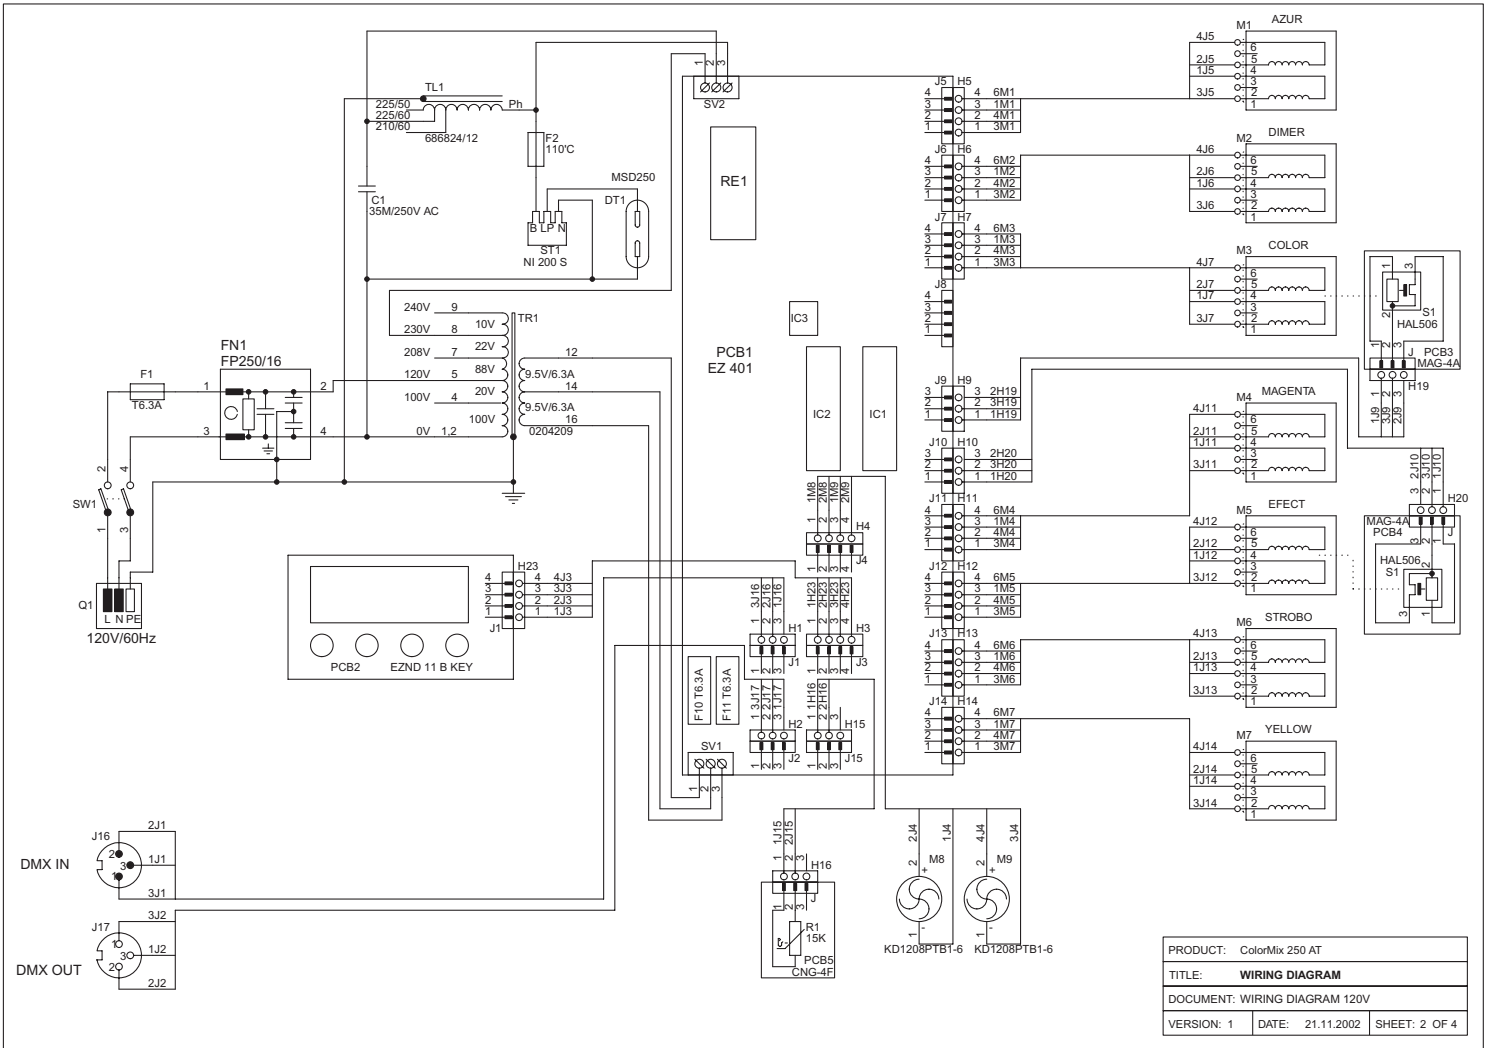

PRODUCT:	ColorMix 250 AT
TITLE:	WIRING DIAGRAM
DOCUMENT:	WIRING DIAGRAM 230V
VERSION:	1
DATE:	21.11.2002
SHEET:	1 OF 4

PRODUCT: ColorMix 250 AT		
TITLE: WIRING DIAGRAM		
DOCUMENT: WIRING DIAGRAM 120V		
VERSION: 1	DATE: 21.11.2002	SHEET: 2 OF 4

PRODUCT:	ColorMix 250 AT		
TITLE:	EZ 401		
DOCUMENT:	CIRCUIT DIAGRAM		
VERSION:	1	DATE:	21.11.2002
		SHEET:	3 OF 4

PRODUCT: ColorMix 250 AT		
TITLE: EZND 11 B KEY		
DOCUMENT: CIRCUIT DIAGRAM		
VERSION: 1	DATE: 21.11.2002	SHEET: 4 OF 4